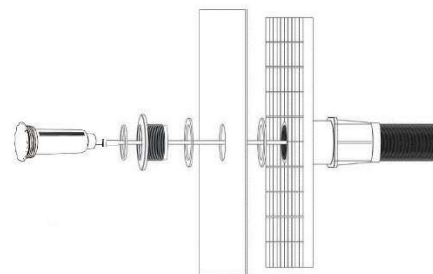

Moov mini LED light is designed to be durable due to its heat dissipation technology. In addition, the light is completely waterproof and requires less space for installation.

Moov Transformer (MT100S)

Certified VAC transformer with wall outlet and switch. Connect up to 6 lights on it. 12VAC and 14VAC compatibility.

Availability

Moov mini LED light is available in two models, either white or color, with a wire length of 25 or 100 feet.

The color LED light (RGB) has 16 sequences!

- Fits into a 1.5" water return
- Connects into a transformer

Instructions

This LED pool light is designed to be installed in most 1 ½ inch pool nozzles.

The light should be positioned on the side of the pool approximately 30 cm below the pool level in an easily accessible area.

CUL certified for safe use on the wall or bottom of the pool.

SJOW wire can be buried underground for multiple years.

LED Mini	ML12W25	ML12W100	ML12RGB25	ML12RGB100
Cord Length	25 ft	100 ft	25 ft	100 ft
Wattage	12W	12W	12W	12W
Color	White 4000K	White 4000K	Color (RGB)	Color (RGB)
Technology	LED	LED	LED	LED
Part Warranty	1 year	1 year	1 year	1 year